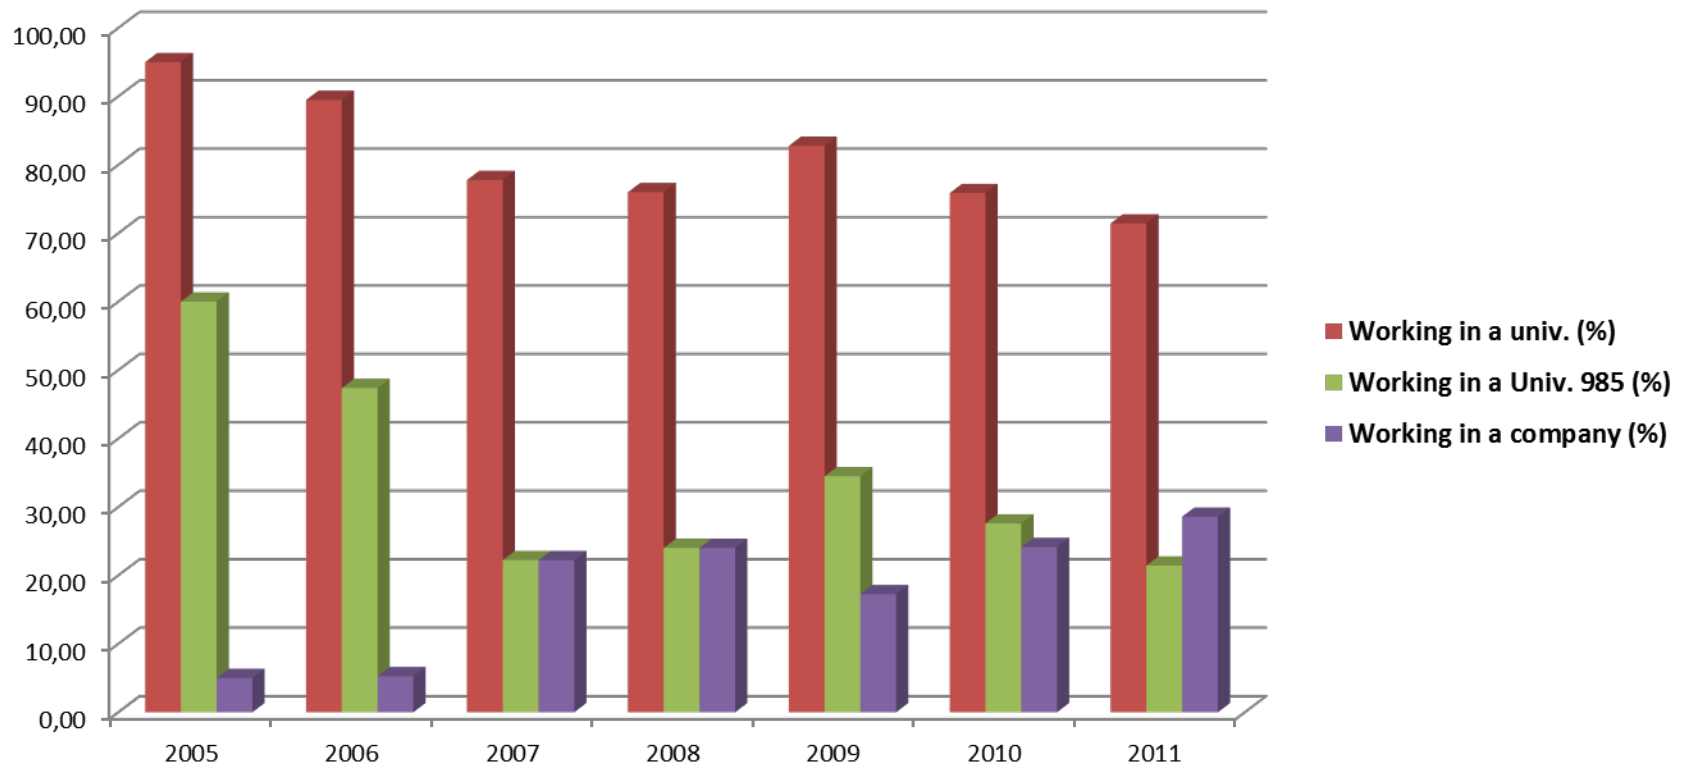

The CSC / UT-INSA PhD Program

What will you become if you succeed ?
100% of those who succeeded... applied